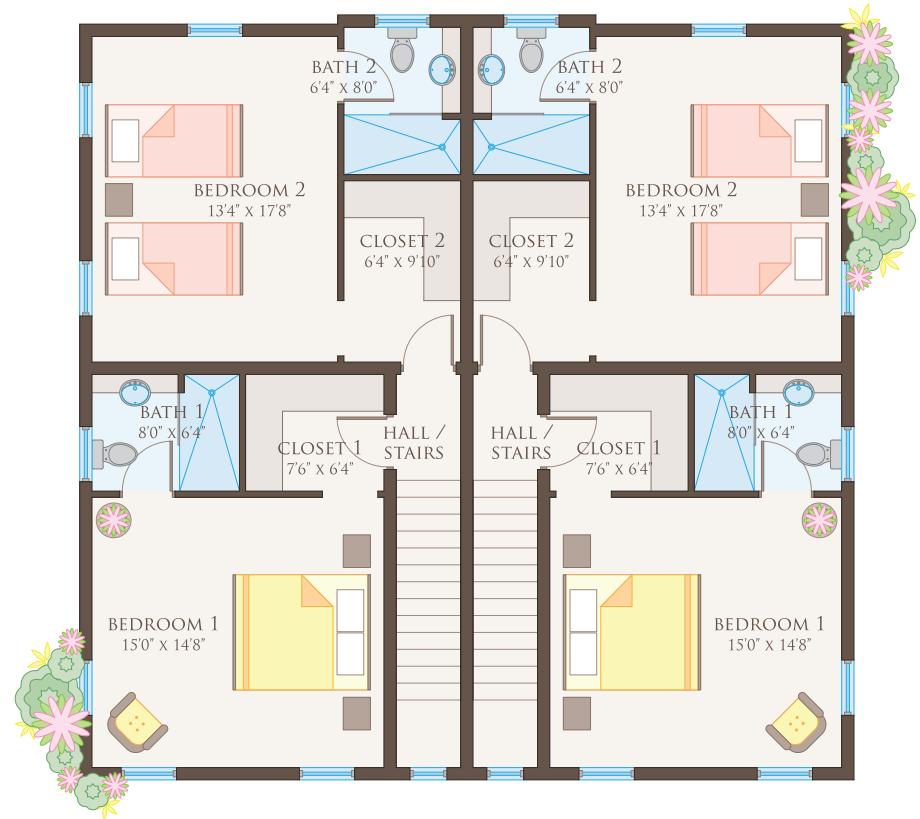

PALM COURT BARBADOS - 2 BEDROOM TOWNHOUSE
 LAND - APPROX. 3,476 SQ. FT.

GROUND FLOOR - APPROX. 970 SQ. FT. (PER UNIT)

FIRST FLOOR - APPROX. 865 SQ. FT. (PER UNIT)