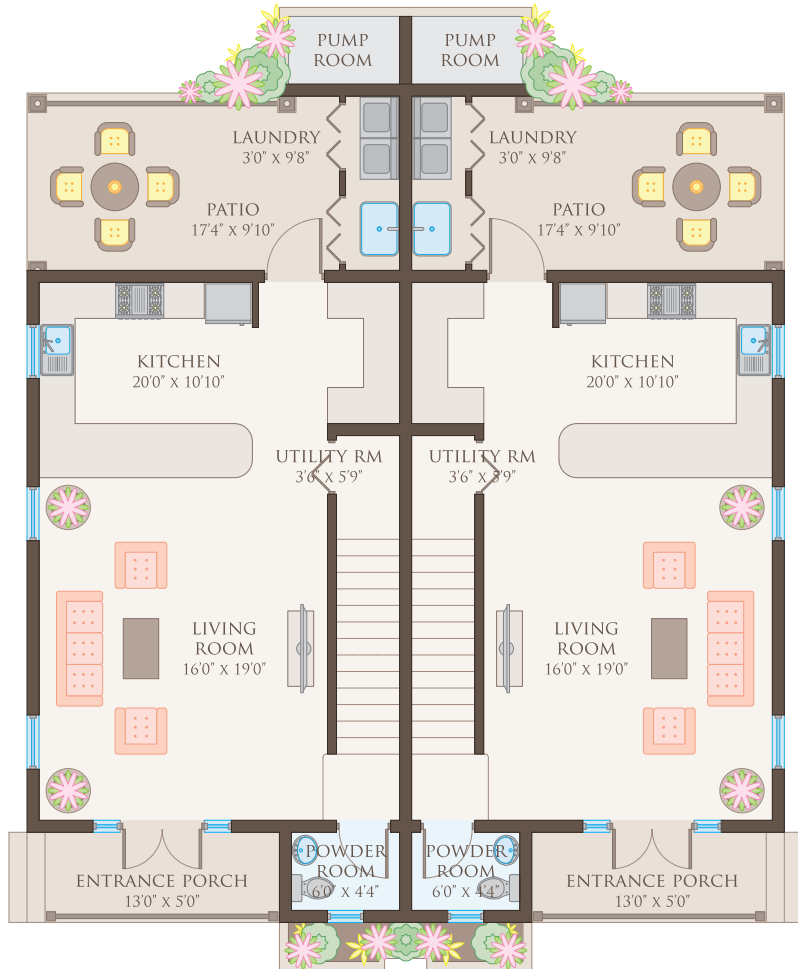

PALM COURT BARBADOS - 2 BEDROOM TOWNHOUSE
 LAND - APPROX. 3,476 SQ. FT.

GROUND FLOOR - APPROX. 970 SQ. FT. (PER UNIT)

FIRST FLOOR - APPROX. 865 SQ. FT. (PER UNIT)